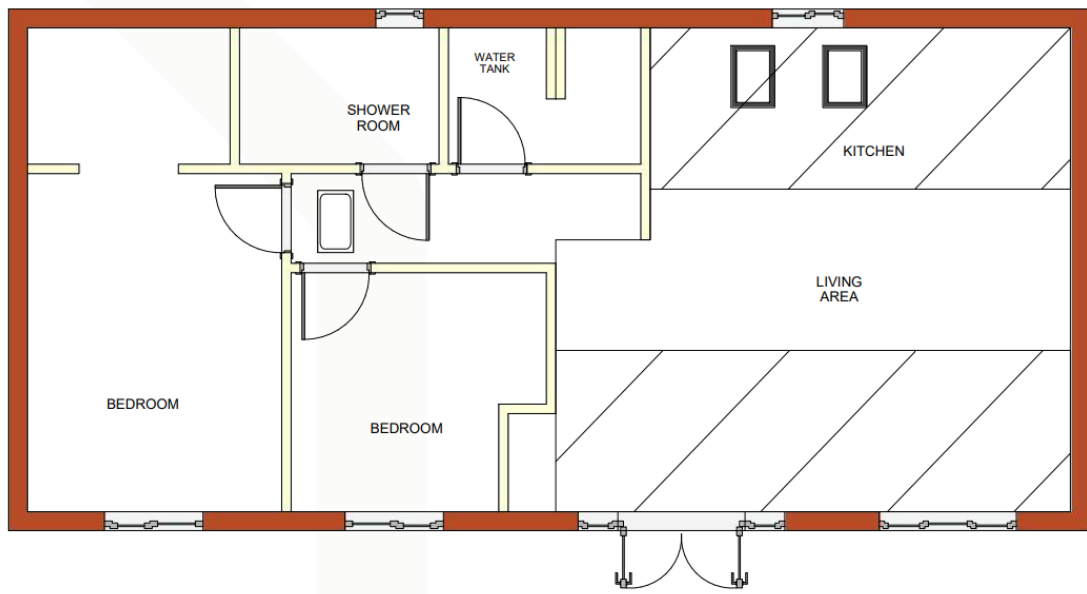

24/0056/FFU Vanya Cottage 1 Orchard Hill Windlesham Surrey GU20 6DB

Location Plan

Block Plan

Proposed Elevations

South Elevation

East Elevation

West Elevation

North Elevation

Proposed floor plans

Site photos