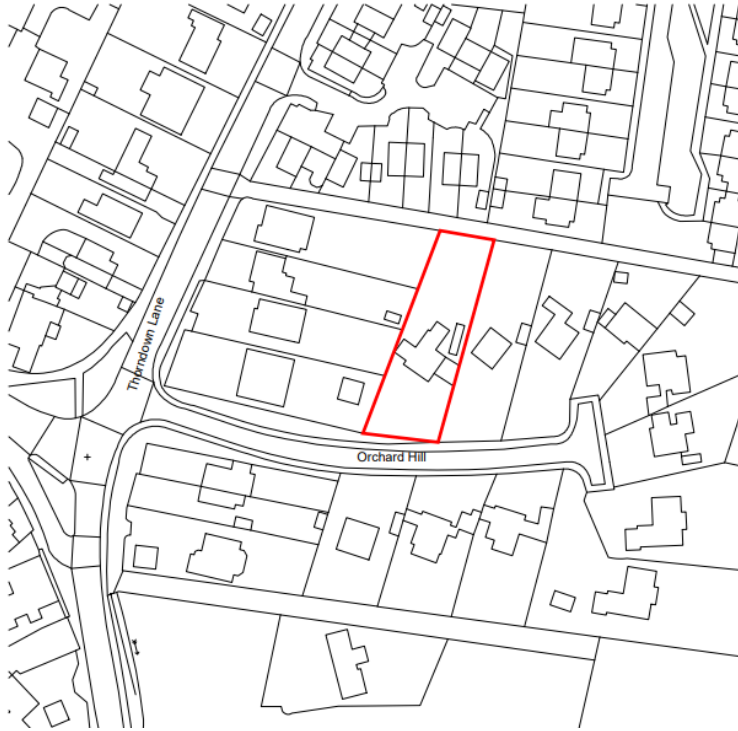

24/0056/FFU Vanya Cottage 1 Orchard Hill Windlesham Surrey GU20 6DB

Location Plan

Block Plan

Proposed Elevations

South Elevation

East Elevation

West Elevation

North Elevation

Proposed floor plans

Site photos